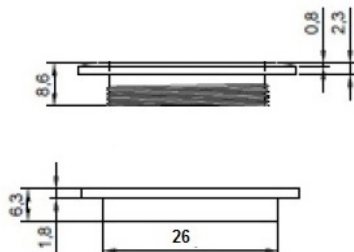

# PRODUCT SHEET

**Description:**

Glass Door Pull, Brass,  $\varnothing 30 \times 9$ mm, Bore 25mm, Polished

**Item number:**

17.40.103-0

Units	Box	Carton	HS Code	Barcode
Pcs.	30	300	8302420090	 5704866072243